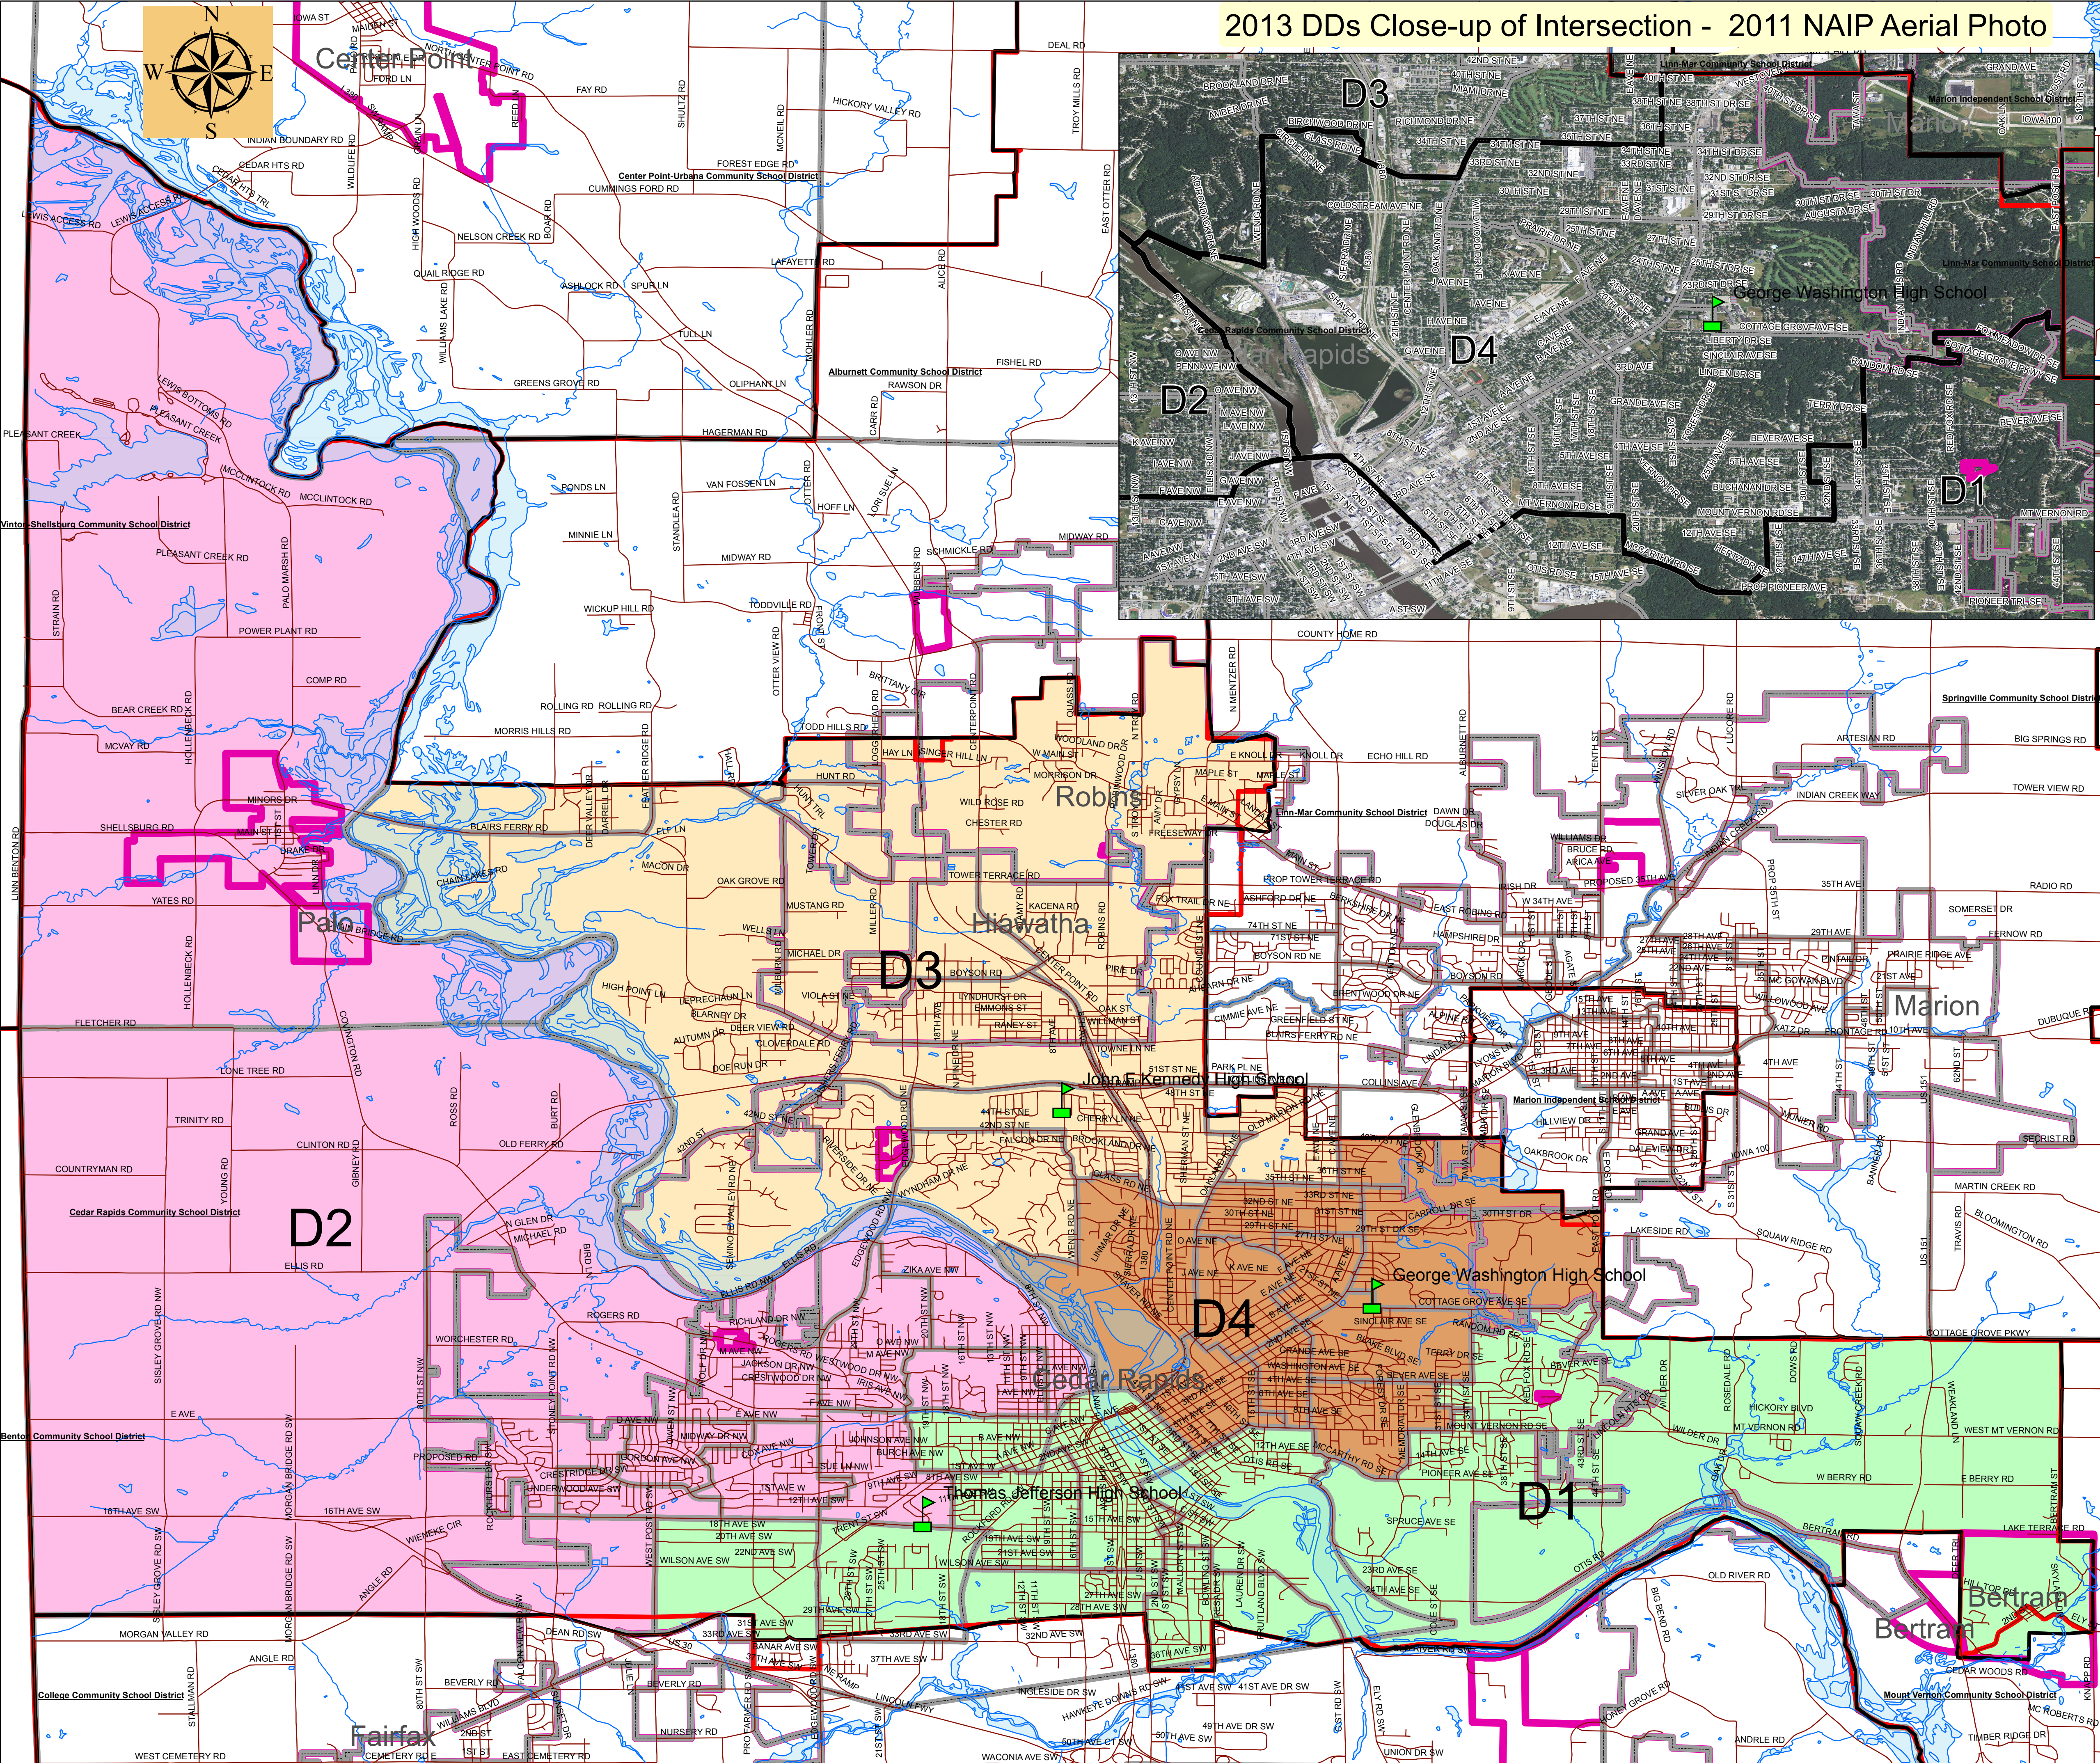

2013 DDs Close-up of Intersection - 2011 NAIP Aerial Photo

Cedar Rapids CSD 2013 Director Districts

Legend

-  CR CSD Traditional High Schools
 -  DOT roads 2006
 -  Census school district boundaries
 -  IDE school district boundaries 11-12
 -  Linn precincts final 2012
 -  Cities 2010
 -  National Wetland Inventory
- ### Director Districts
-  D1
 -  D2
 -  D3
 -  D4