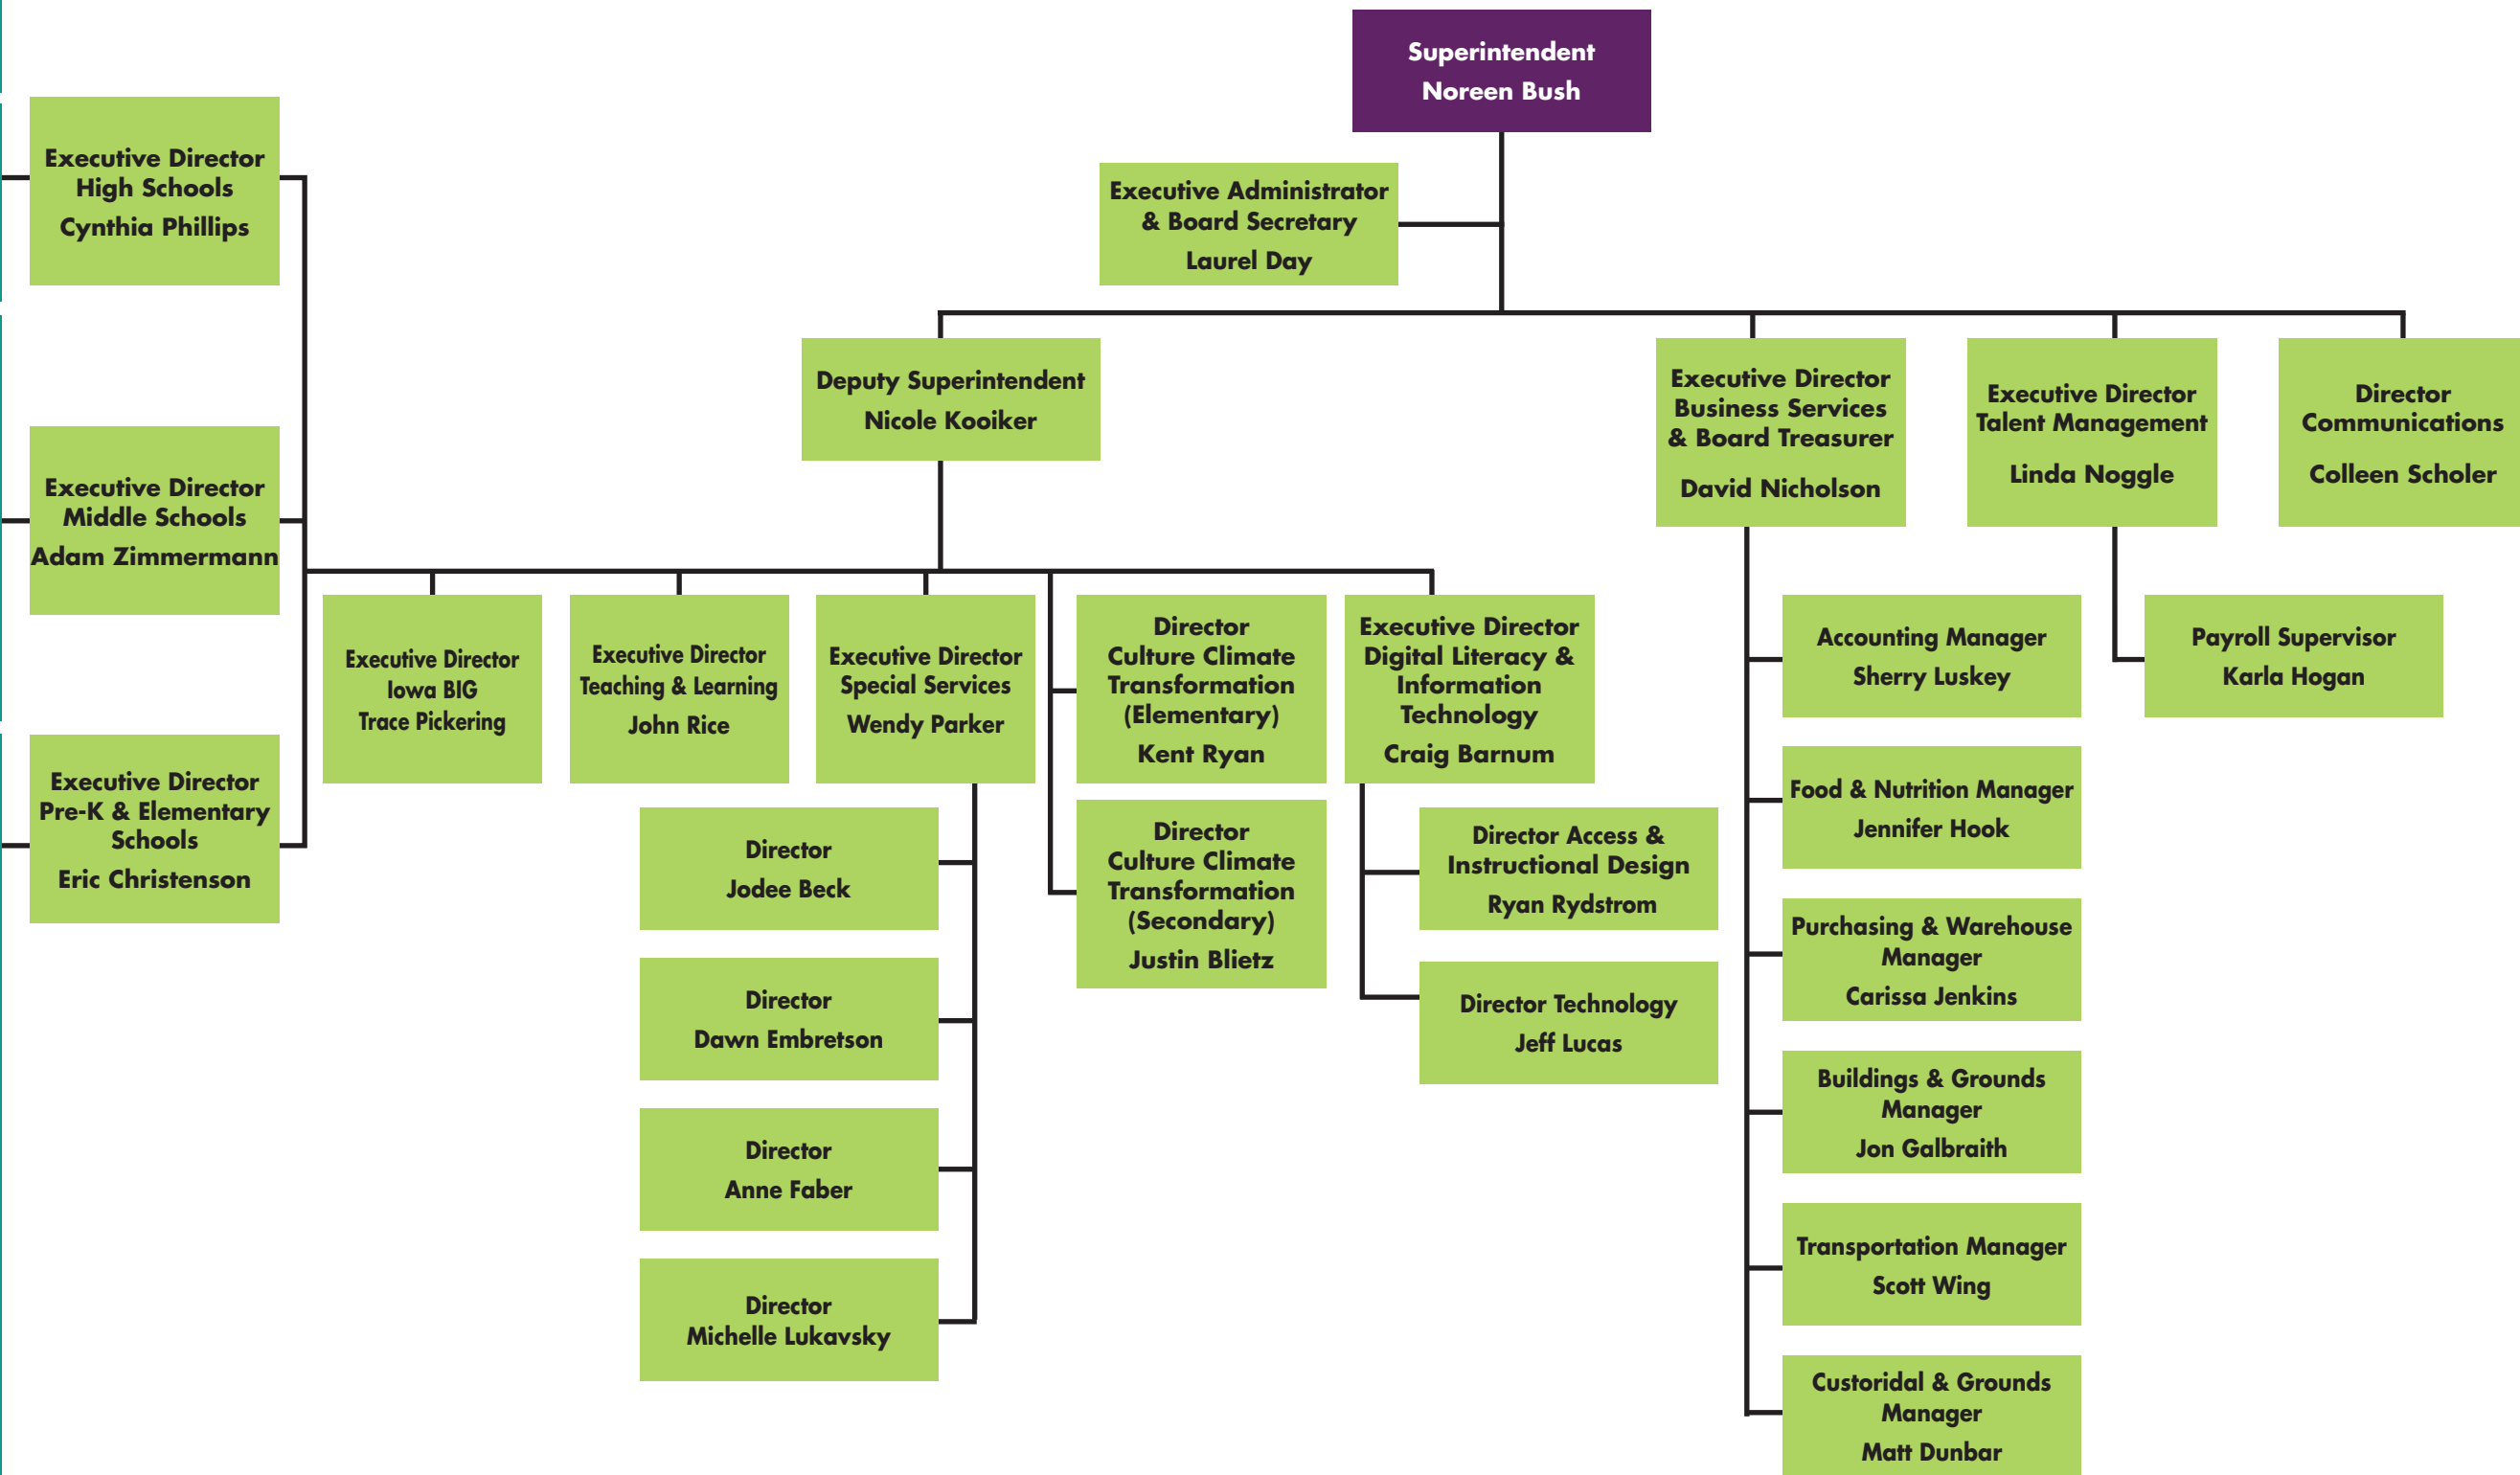

**Principals, Teachers & Support Staff**

**High Schools**  
Kennedy - Jason Kline  
Jefferson - Michael Hawley  
Metro - Dan DeVore  
Washington - Darius Ballard

**Middle Schools**  
Franklin - Lucas Ptacek  
Harding - Linda Reysack  
McKinley - Jason Martinez  
Polk - Michelle Lukavsky  
Roosevelt Creative Corridor  
Business Academy - Autumn Pino  
Taft - Gary Hatfield  
Wilson - Mike Waters

**Elementary Schools**  
Arthur - Jennifer Nurre  
Cleveland - Condra Allred  
Erskine - Annette Zimmerman  
Garfield - Joy Long  
Grant - Monica Frey  
Grant Wood - Cindy Stock  
Harrison - Trista Manternach  
Hiawatha - Stephen Probert  
Hoover - Clint Stone  
Jackson - Nick Duffy  
Johnson STEAM Academy - Annie Bradford  
Kenwood Leadership Academy - David Brandon  
Madison - Ernie Cox  
Nixon - Jennifer Goebel  
Pierce - Kathleen Ziegler  
Taylor - Andrea Scott  
Truman - Tammi Kuba  
Van Buren - Amy Evans  
Viola Gibson - Denise Pape  
West Willow - Greg O'Connell  
Wright - Brian Krob

**Principals, Teachers & Support Staff**

**High Schools**  
Kennedy  
Jefferson  
Metro  
Washington

**Middle Schools**  
Franklin  
Harding  
McKinley  
Polk  
Roosevelt Creative Corridor  
Business Academy  
Taft  
Wilson

**Elementary Schools**  
Arthur  
Cleveland  
Erskine  
Garfield  
Grant  
Grant Wood  
Harrison  
Hiawatha  
Hoover  
Jackson  
Johnson STEAM Academy  
Kenwood Leadership Academy  
Madison  
Nixon  
Pierce  
Taylor  
Truman  
Van Buren  
Viola Gibson  
West Willow  
Wright