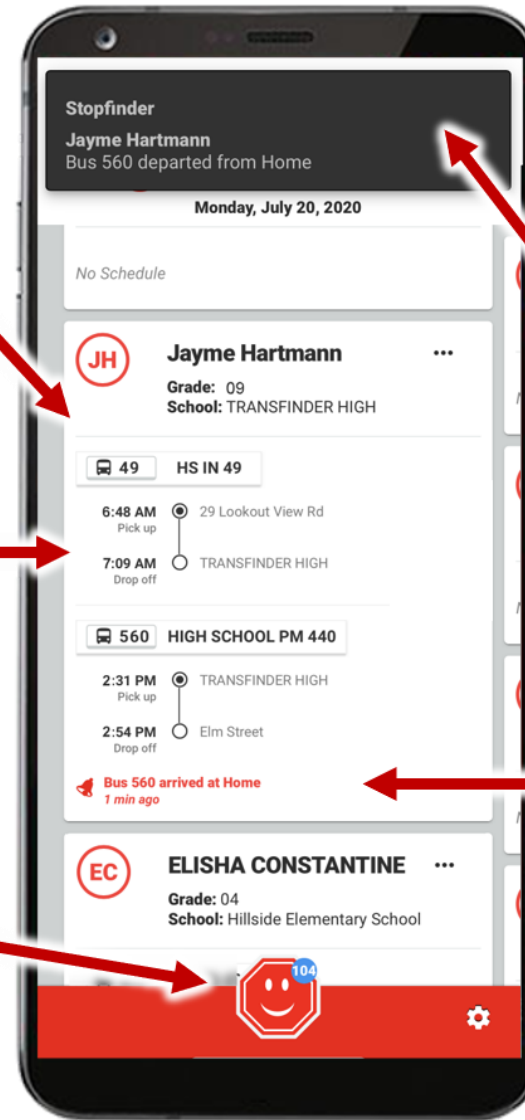

Start Using the App Today

1. Activate your subscription
 - An invitation email will be sent from the Transportation Department
 2. Install the Stopfinder app
 3. View your student's schedule & share your student's schedule with caregivers
1. Create GeoAlerts to be notified when the bus is arriving or departing any location along your student's route
 2. Easily and securely communicate with your Transportation Department

See student's schedule for any day of the year

Vehicle, Trip and Stop information. Including transfer trips and alternate site stops

Access Announcements and Messages

Receive real-time notifications based on student's GeoAlerts