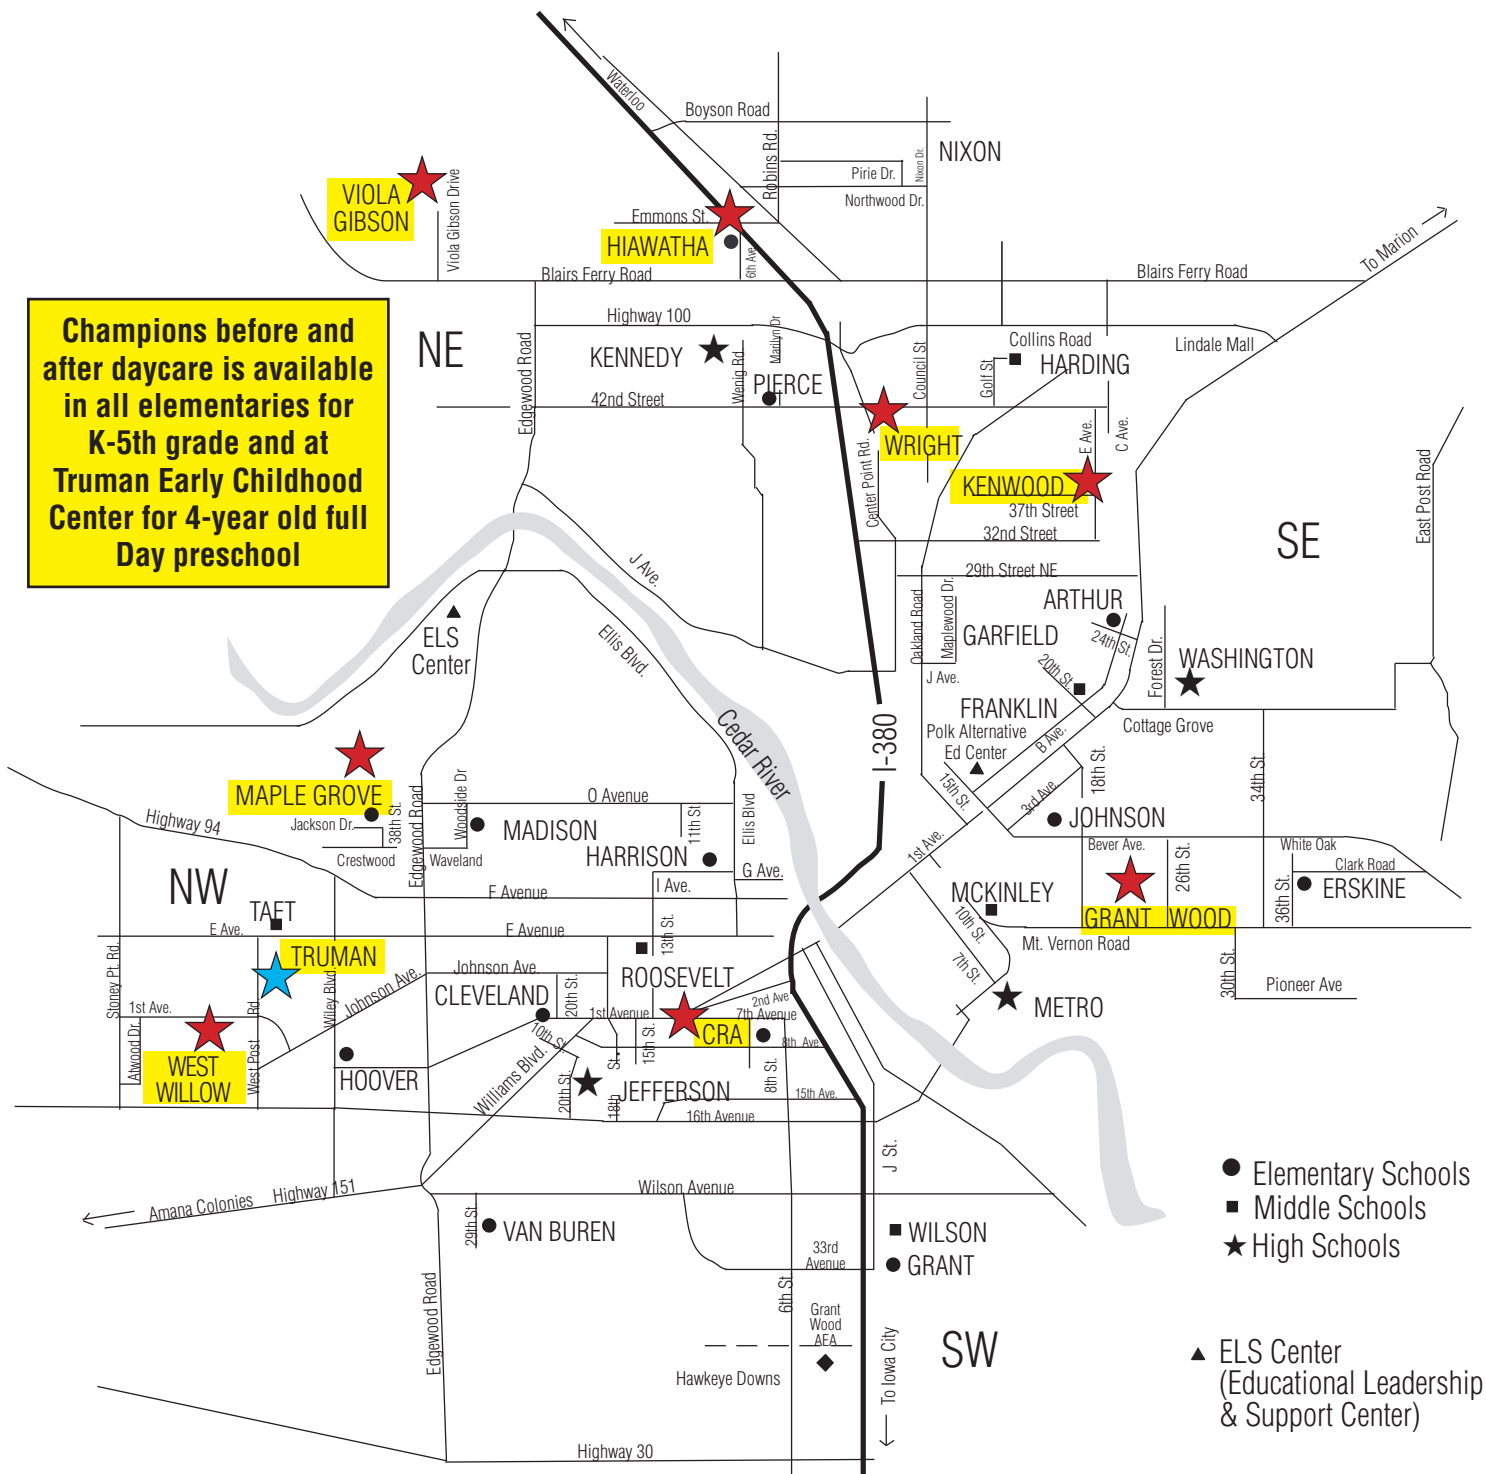

# CEDAR RAPIDS COMMUNITY SCHOOL DISTRICT

## Early Learning Preschool Locations

**Champions before and after daycare is available in all elementaries for K-5th grade and at Truman Early Childhood Center for 4-year old full Day preschool**

- Elementary Schools
- Middle Schools
- ★ High Schools
- ▲ ELS Center (Educational Leadership & Support Center)

**Cedar Rapids Early Learning offers preschool Monday - Thursday with various session options by location. Half-day preschool hours are either 8:50-11:50 AM or 12:50-3:50 PM. Full-day preschool hours are 8:30 AM - 3:30 PM. Questions, please call 319-558-2549 or email [earlylearning@crschools.us](mailto:earlylearning@crschools.us).**

<p><b>★ 1/2 Day Only Preschool Locations</b></p> <p><b>CRA Taylor</b> 720 7th Ave SE 52404</p> <p><b>Grant Wood Elementary</b> 645 26th St SE 319-558-2467</p> <p><b>Hiawatha Elementary</b> 603 Emmons St 319-558-2172</p> <p><b>Kenwood Leadership Academy</b> 3700 E Ave NE 319-558-2273</p> <p><b>Maple Grove Elementary</b> 1300 38th St NW 319-558-2471</p> <p><b>Viola Gibson Elementary</b> 6101 Gibson Dr NE 319-558-2920</p> <p><b>West Willow Elementary</b> 6225 1st Ave SW 319-558-2167</p> <p><b>Wright Elementary</b> 1524 Hollywood Blvd NE 319-558-2278</p>	<p><b>★ Truman Early Childhood Center</b></p> <p><b>441 West Post Rd. NW</b></p> <p><b>319-558-2549</b></p> <p><b>Offers Full-Day 4-year-old preschool with wrap around or transportation services</b></p>
--	--