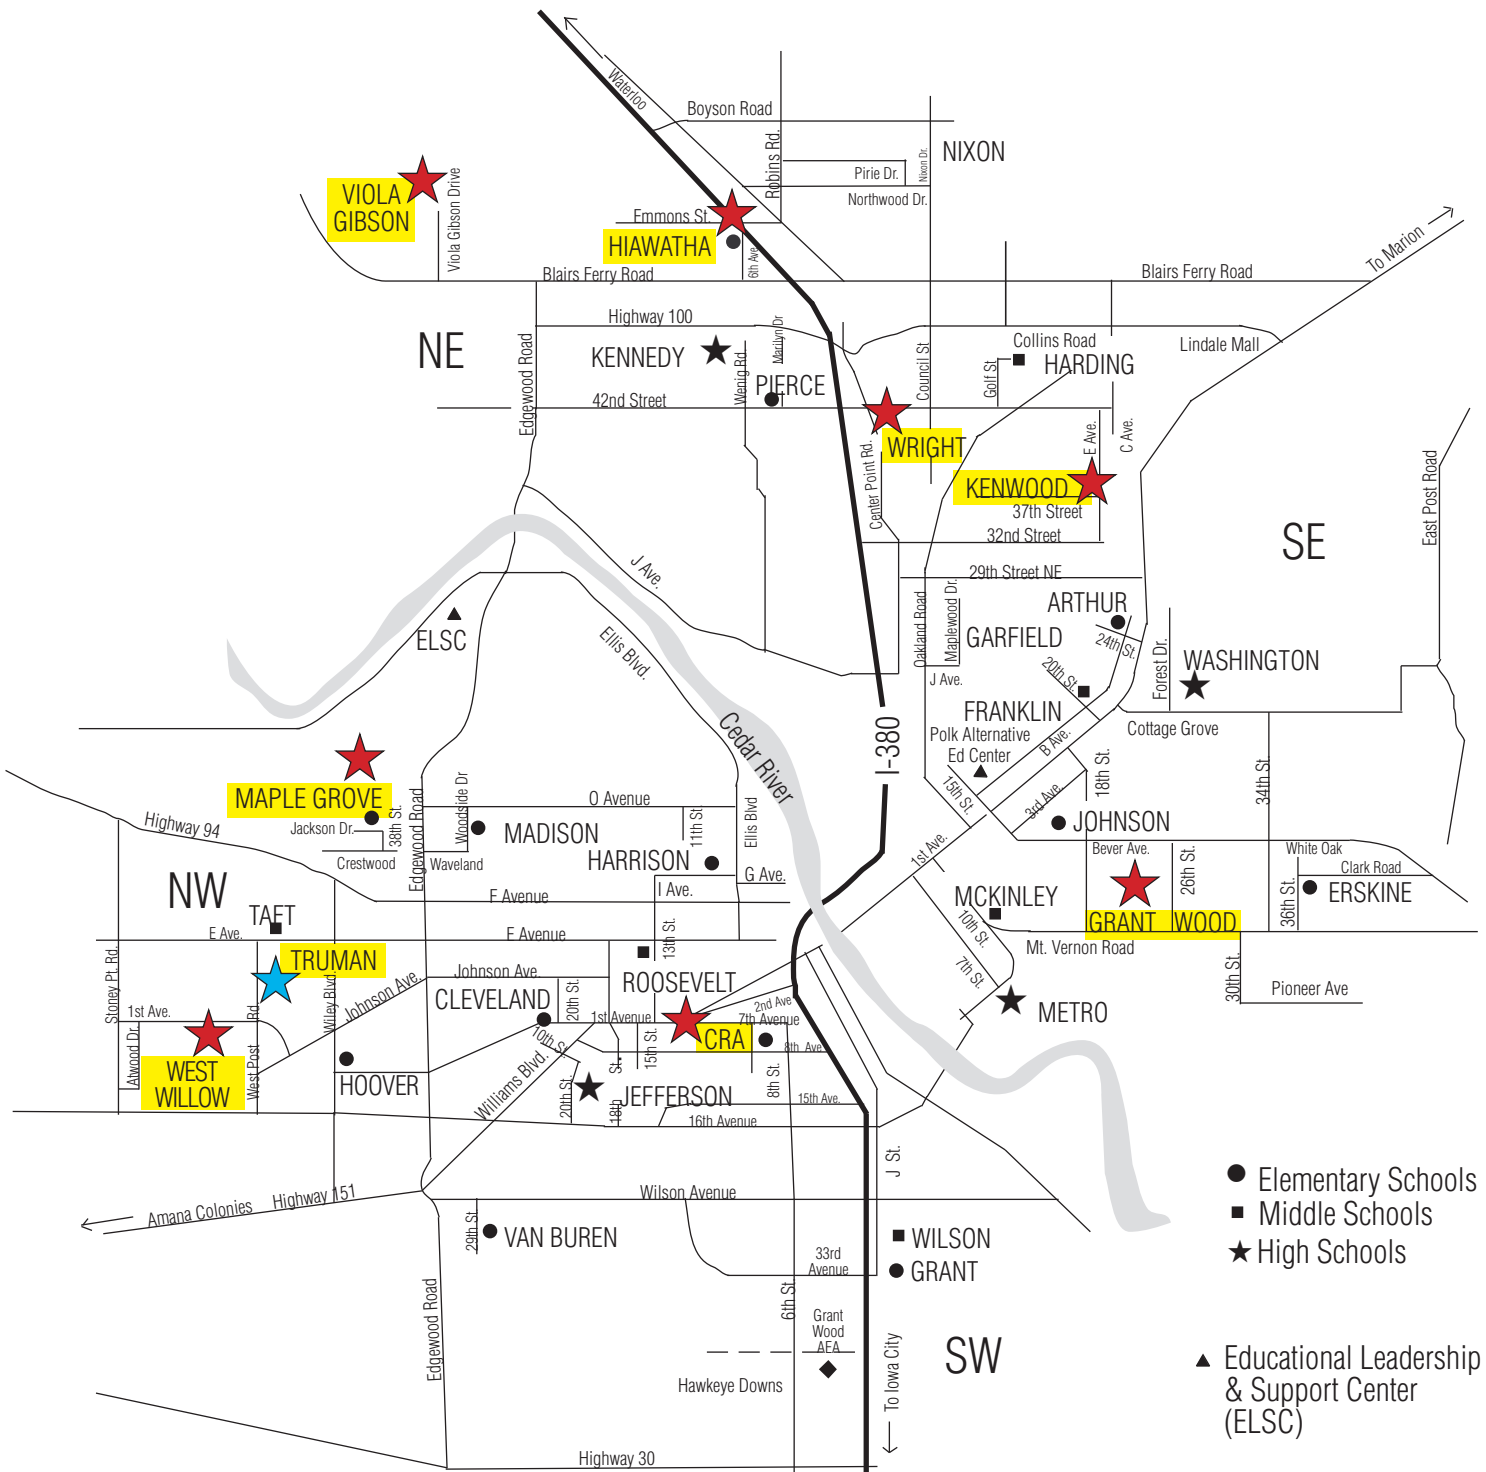

# CEDAR RAPIDS COMMUNITY SCHOOL DISTRICT

## Early Learning Preschool Locations

**Cedar Rapids Early Learning offers preschool Monday - Thursday with various session options by location. Half-day preschool hours are either 8:50-11:50 AM or 12:50-3:50 PM. Full-day preschool hours are 9:00 AM - 4:00 PM. Questions, please call 319-558-2375 or email [earlylearning@crschools.us](mailto:earlylearning@crschools.us).**

### ★ 1/2 Day Only Preschool Locations

- CRA Taylor** 720 7th Ave SE 52404 319-558-2477
- Grant Wood Elementary** 645 26th St SE 319-558-2467
- Hiawatha Elementary** 603 Emmons St Hiawatha 319-558-2172
- Kenwood Leadership Academy** 3700 E Ave NE 319-558-2273
- Maple Grove Elementary** 1300 38th St NW 319-558-2471
- Viola Gibson Elementary** 6101 Gibson Dr NE 319-558-2920
- West Willow Elementary** 6225 1st Ave SW 319-558-2167
- Wright Elementary** 1524 Hollywood Blvd NE 319-558-2278

### ★ Truman Early Learning Center

441 West Post Rd. NW  
319-558-2375

**Offers Full-Day 4-year-old preschool with wrap around services by Champions or transportation services**