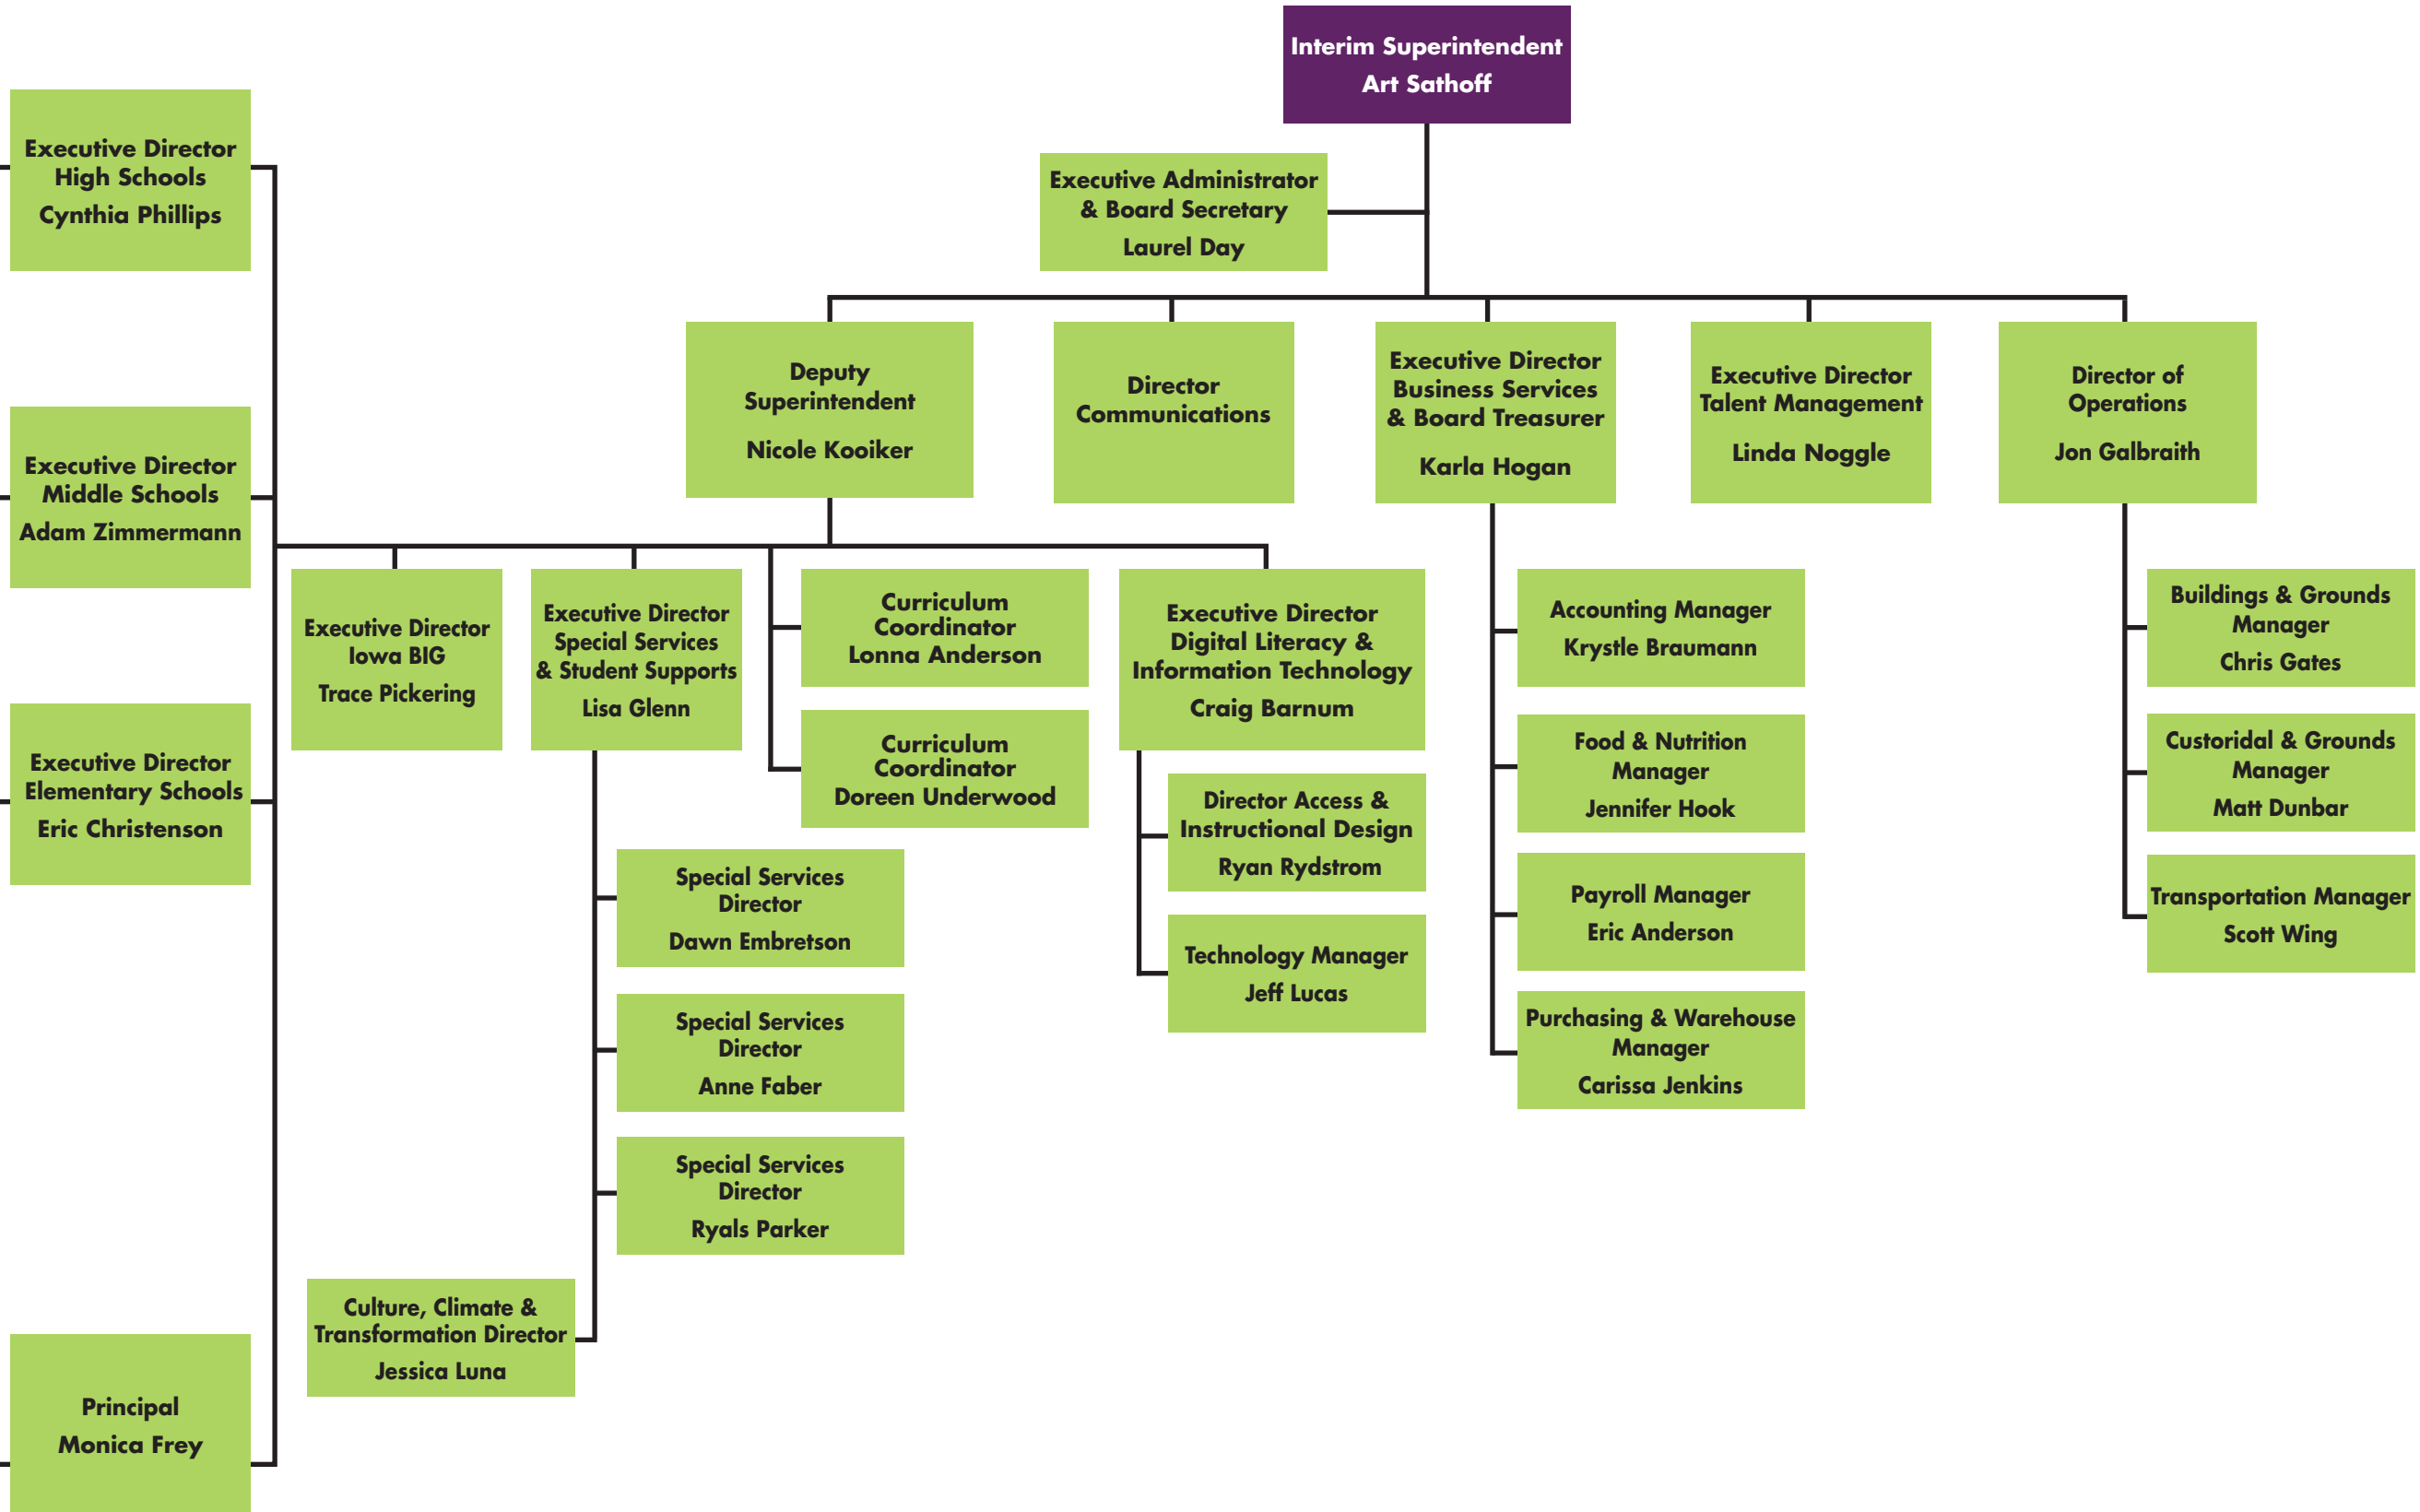

Board of Education						
<b>President</b> David Tominsky	<b>Vice President</b> Cindy Garlock	<b>Director</b> Jennifer Borchering	<b>Director</b> Nancy Humbles	<b>Director</b> Dexter Merschbrock	<b>Director</b> Jennifer Neumann	<b>Director</b> Marcy Roundtree

**Principals, Teachers & Support Staff**

**High Schools**  
Kennedy - Jason Kline  
Jefferson - Michael Hawley  
Metro - Mark Groteluschen  
Washington - Darius Ballard  
CRVA/HS Magnet - Dan DeVore

**Middle Schools**  
Franklin - Abbie Parker  
Harding - Linda Reysack  
McKinley - Jason Martinez  
Polk - Michelle Lukavsky  
Roosevelt - Justin Blietz  
Taft - Gary Hatfield  
Wilson - Mike Waters

Truman Early Learning Center  
AM & PM Preschool

Board of Education						
<b>President</b> David Tominsky	<b>Vice President</b> Cindy Garlock	<b>Director</b> Jennifer Borchering	<b>Director</b> Nancy Humbles	<b>Director</b> Dexter Merschbrock	<b>Director</b> Jennifer Neumann	<b>Director</b> Marcy Roundtree

Truman Early Learning Center